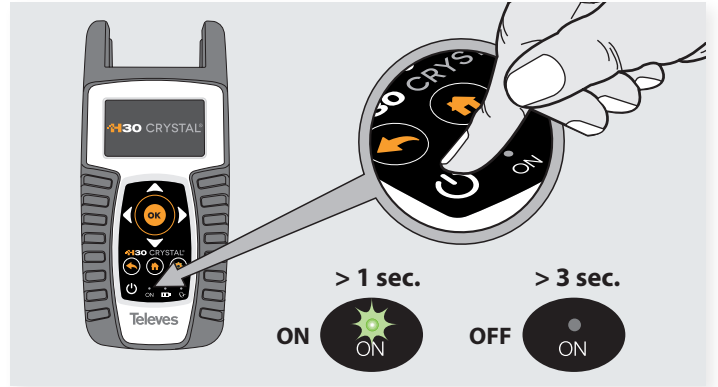

Digital Processing Handheld DVB Meter/Analyzer

Refs. 593601, 593602, 593603, 593604, 593661, 593621, 593622, 593624

Quick Guide

1. Load Battery

2. Power ON

3. Select language

5. Registration process

4. Select geographical area

6. Buttons

7. F-connector options

8. Reset

Reference	Description	EAN 13
593601	H30Crystal OF (S/S2+T)	8424450185346
593602	H30Crystal OF (S/S2+T/T2)	8424450185315
593603	H30Crystal OF (S/S2+C)	8424450185322
593604	H30Crystal OF (S/S2+T/T2+C)	8424450185339
593661	H30Crystal OF (S/S2+ISDB-T/TB)	8424450186183
593621	H30Crystal Selective OF (S/S2+T)	8424450186190
593622	H30Crystal Selective OF (S/S2+T/T2)	8424450186206
593624	H30Crystal Selective OF (S/S2+T/T2+C)	8424450186213

 **Maximum input optical power: +7dBm**

Cleaning products included for fiber optics:

- Cleaning swabs are used to clean female SC/APC connectors.
- Cleaning wipes are used to clean male SC/APC connectors.