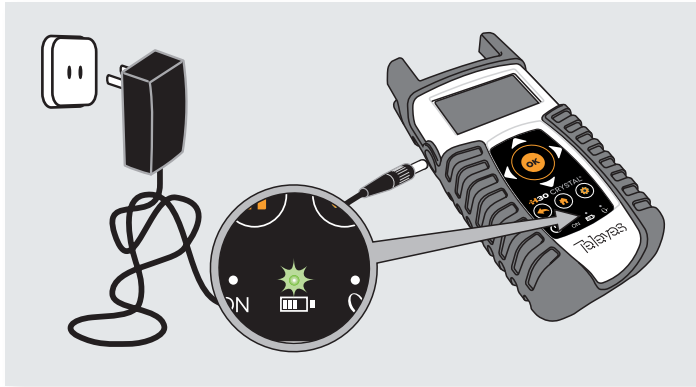

Digital Processing Handheld DVB Meter/Analyzer

Refs. 593601, 593602, 593603, 593604, 593661, 593621, 593622, 593624

Quick Guide

1. Load Battery

2. Power ON

3. Select language

5. Registration process

4. Select geographical area

6. Buttons

7. F-connector options

8. Reset

Reference	Description	EAN 13
593601	H30Crystal OF (S/S2+T)	8424450185346
593602	H30Crystal OF (S/S2+T/T2)	8424450185315
593603	H30Crystal OF (S/S2+C)	8424450185322
593604	H30Crystal OF (S/S2+T/T2+C)	8424450185339
593661	H30Crystal OF (S/S2+ISDB-T/TB)	8424450186183
593621	H30Crystal Selective OF (S/S2+T)	8424450186190
593622	H30Crystal Selective OF (S/S2+T/T2)	8424450186206
593624	H30Crystal Selective OF (S/S2+T/T2+C)	8424450186213

 **Maximum input optical power: +7dBm**

Cleaning products included for fiber optics:

- Cleaning swabs are used to clean female SC/APC connectors.
- Cleaning wipes are used to clean male SC/APC connectors.