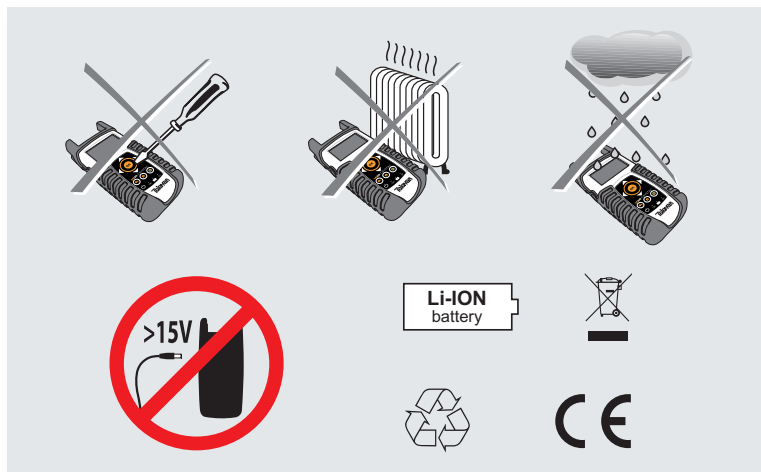

 **Maximum input optical power: +7dBm**

Cleaning products included for fiber optics:

- Cleaning swabs are used to clean female SC/APC connectors.
- Cleaning wipes are used to clean male SC/APC connectors.