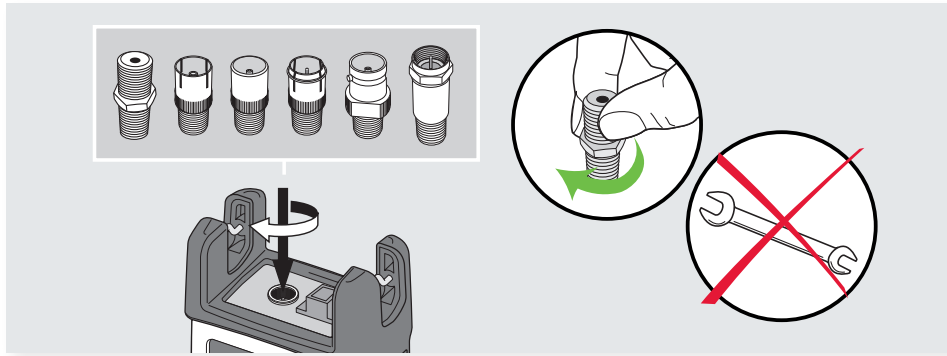

7. F-connector options