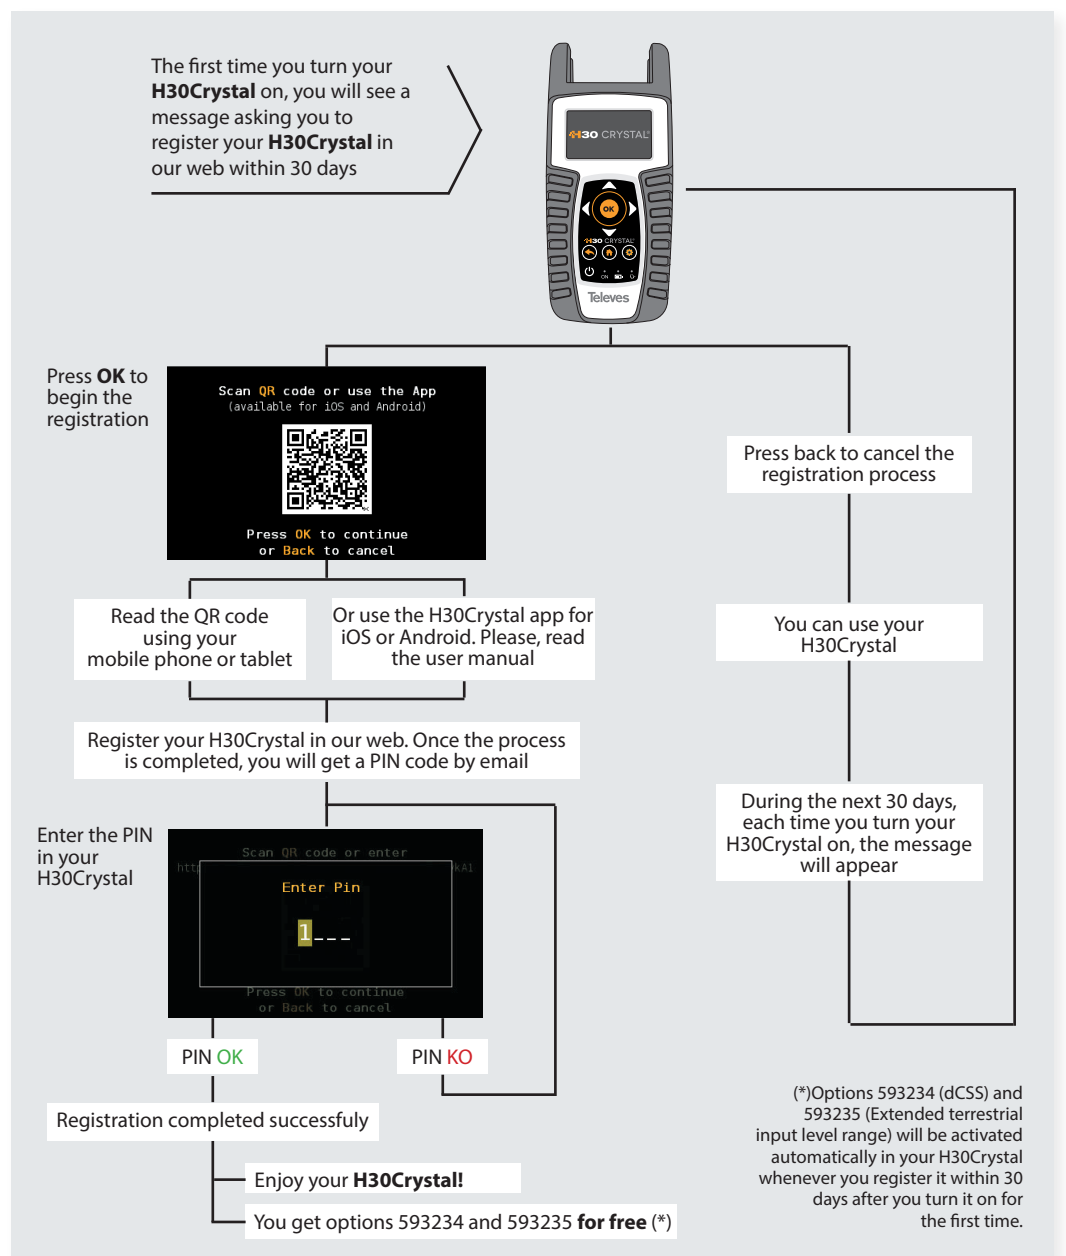

Digital Processing Handheld DVB Meter/Analyzer

Refs. 593601, 593602, 593603, 593604, 593661, 593621, 593622, 593624

Quick Guide

1. Load Battery

2. Power ON

3. Select language

5. Registration process

4. Select geographical area

6. Buttons

7. F-connector options

8. Reset

Reference	Description	EAN 13
593601	H30Crystal OF (S/S2+T)	8424450185346
593602	H30Crystal OF (S/S2+T/T2)	8424450185315
593603	H30Crystal OF (S/S2+C)	8424450185322
593604	H30Crystal OF (S/S2+T/T2+C)	8424450185339
593661	H30Crystal OF (S/S2+ISDB-T/TB)	8424450186183
593621	H30Crystal Selective OF (S/S2+T)	8424450186190
593622	H30Crystal Selective OF (S/S2+T/T2)	8424450186206
593624	H30Crystal Selective OF (S/S2+T/T2+C)	8424450186213

Options	Description	EAN 13
593231	H30Crystal: DVB-T OPTION	8424450186183
593232	H30Crystal: DVB-T2 OPTION	8424450186190
593233	H30Crystal: DVB-C OPTION	8424450186206
593234	H30Crystal: dCSS OPTION	8424450186213
593235	H30Crystal: EXT. ENT TERREST. 120dBµV OPTION	8424450186824
593250	H30Crystal: Wi-Fi ANALYSER OPTION	8424450207666
593236	H30Crystal: Video Camera	8424450198421
593251	H30Crystal: IPTV Analyser	8424450207673
593252	H30Crystal: HEVC Visualization	8424450211694

 **Maximum input optical power: +7dBm**

Cleaning products included for fiber optics:

- Cleaning swabs are used to clean female SC/APC connectors.
- Cleaning wipes are used to clean male SC/APC connectors.