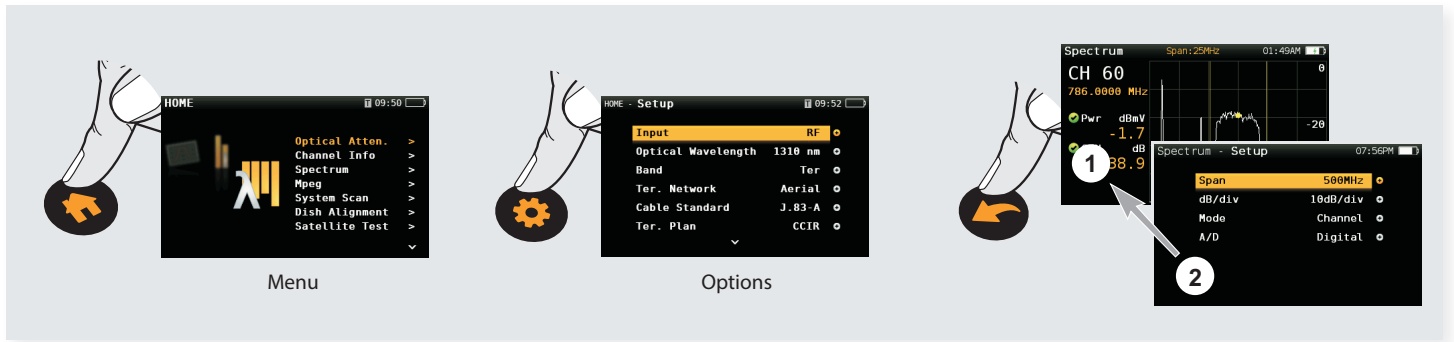

Digital Processing Handheld DVB Meter/Analyzer

Refs. 593601, 593602, 593603, 593604, 593661, 593621, 593622, 593624

Quick Guide

1. Load Battery

2. Power ON

3. Select language

5. Registration process

4. Select geographical area

6. Buttons

7. F-connector options

8. Reset

Reference	Description	EAN 13
593601	H30Crystal OF (S/S2+T)	8424450185346
593602	H30Crystal OF (S/S2+T/T2)	8424450185315
593603	H30Crystal OF (S/S2+C)	8424450185322
593604	H30Crystal OF (S/S2+T/T2+C)	8424450185339
593661	H30Crystal OF (S/S2+ISDB-T/TB)	8424450186183
593621	H30Crystal Selective OF (S/S2+T)	8424450186190
593622	H30Crystal Selective OF (S/S2+T/T2)	8424450186206
593624	H30Crystal Selective OF (S/S2+T/T2+C)	8424450186213

 **Maximum input optical power: +7dBm**

Cleaning products included for fiber optics:

- Cleaning swabs are used to clean female SC/APC connectors.
- Cleaning wipes are used to clean male SC/APC connectors.