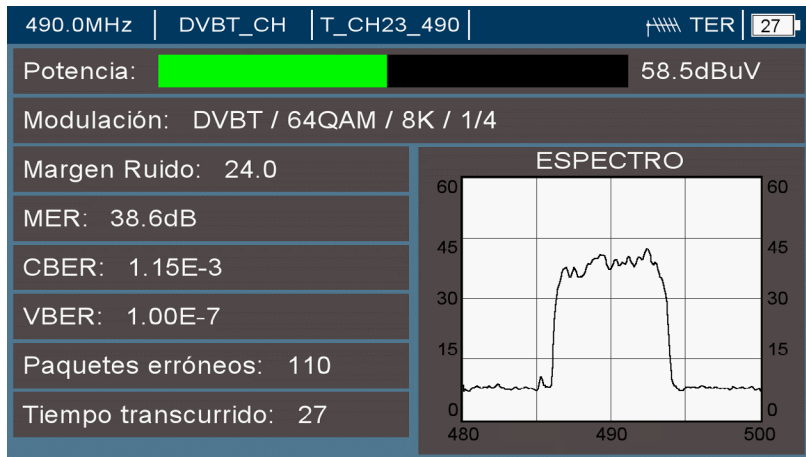

ID Servicio: 101	atreseries HD
Network ID: 12551	ONID: 8916
Resolución: 1920*1088	
VPID / bitrate: 101 / 5.289078Mb/s	
APID / bitrate: 103 / 0.179291Mb/s	
FREE	HD
H264	AC3P