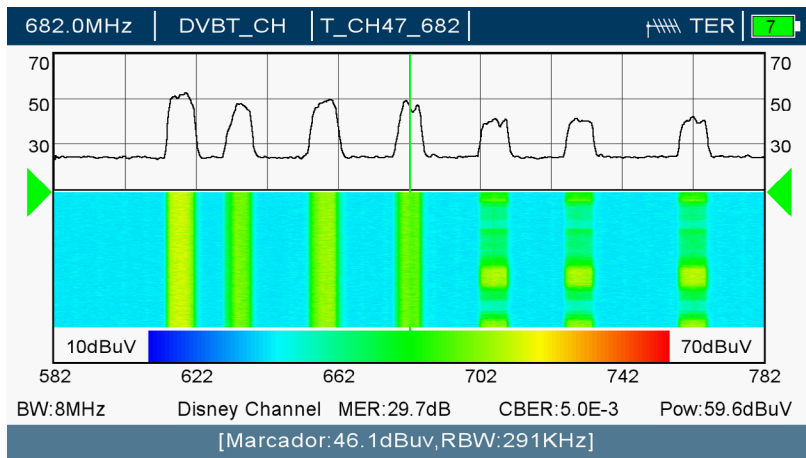

ID Servicio: 101	atreseries HD
Network ID: 12551	ONID: 8916
Resolución: 1920*1088	
VPID / bitrate: 101 / 5.289078Mb/s	
APID / bitrate: 103 / 0.179291Mb/s	
FREE	HD
H264	AC3P