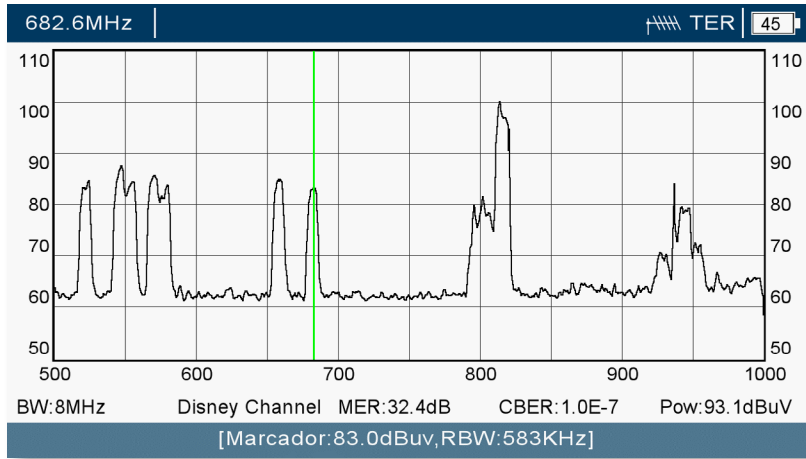

ID Servicio: 101	atreseries HD
Network ID: 12551	ONID: 8916
Resolución: 1920*1088	
VPID / bitrate: 101 / 5.289078Mb/s	
APID / bitrate: 103 / 0.179291Mb/s	
FREE	HD
H264	AC3P