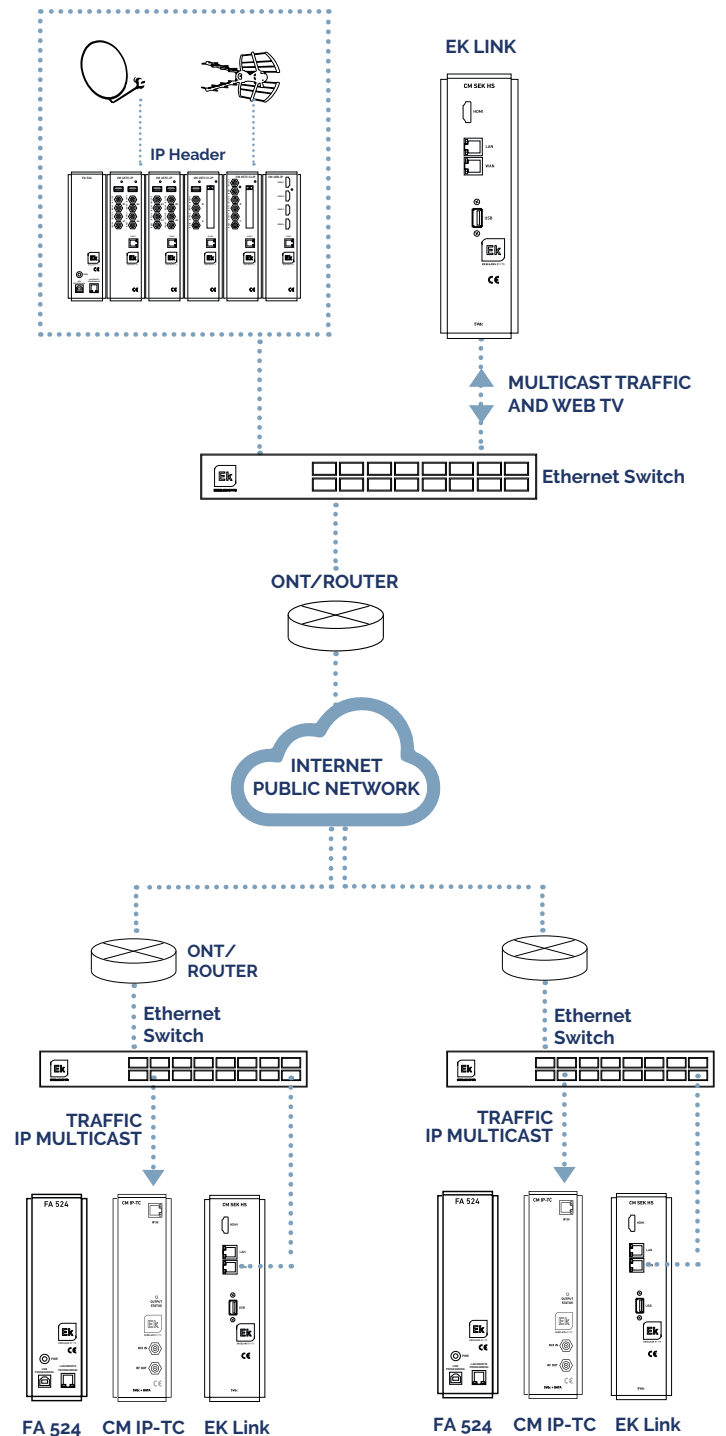

PROFESSIONAL IPTV SERVERS

EK LINK

- ✓ Bidirectional IP converter / adapter between multicast and webTV protocols (HLS / RTMP / MPEG-DASH)
- ✓ Allow the reception of services from different servers from the cloud
- ✓ Import and export of configurations
- ✓ Memory and CPU use statistics
- ✓ Management of several user profiles

CM SEK

TECHNICAL TABLE

Reference		EK LINK
Code		280029
Input		
Signal		IP Multicast (UDP) / WebTV (RTMP (Push/Pull) , HLS, MPEG-DASH)
Interface	Mbps	10/100/1000
Supported codecs*	Video	MPEG-1 video / MPEG-2 video / H.264 / H.265 HEVC
	Audio	AAC / AAC LATM / AAC ADTS / MPEG4 ASC / MP1 / MP2 / MP3
Output		
Signal		IP Multicast (UDP) / WebTV (RTMP (Push/Pull) , HLS, MPEG-DASH)
Interface	Mbps	10/100/1000
Supported codecs*	Video	MPEG-1 video / MPEG-2 video / H.264 / H.265 HEVC
	Audio	AAC / AAC LATM / AAC ADTS / MPEG4 ASC
Uninterleaver		Yes
Maximum Resolution	Pixels	Up to 4K
Transcoding*		
Video		Not available
Audio		<i>Supported codecs on input to AAC AAC ADTS to MPEG4 ASC</i>
Others		
Number of programs**		Up to 20 SD services or 15 HD services
Programming		Web interface
Format	mm	Modular (55 x 220 x116)
Working temperature	°C	0-40