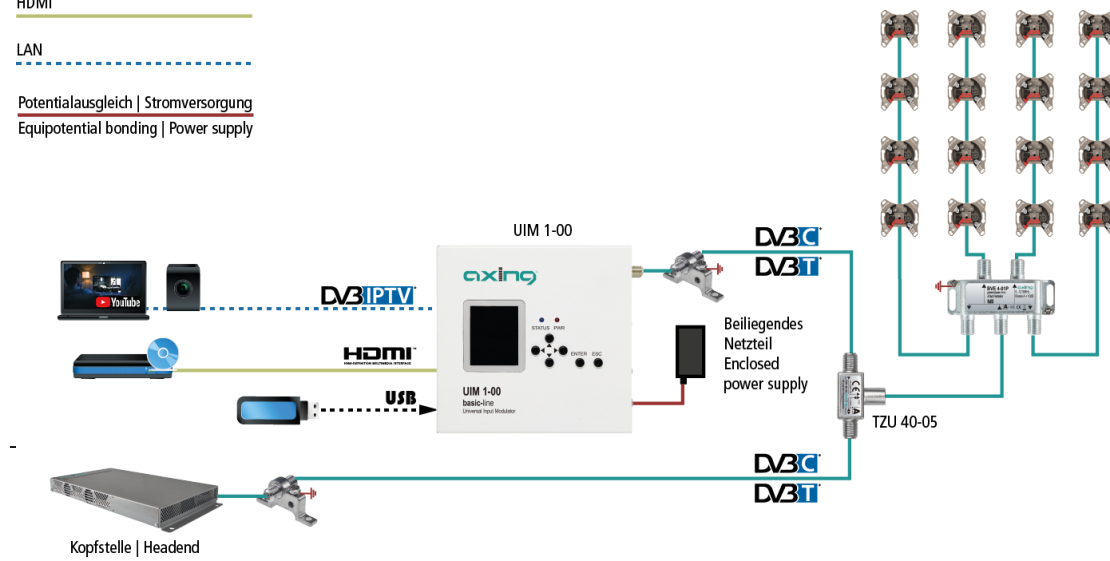

## UIM 1-00 Universal input modulator

- ✓ For feeding videos and IP streams into cable networks
- ✓ Converts the input signal to DVB-C/T
- ✓ Signal feed via HDMI (computer/set-top box/cameras), via Ethernet/Internet (YouTube live streaming or similar IP streams) or USB (AVI, MOV, MPEG etc.)
- ✓ To supplement head-ends, enables a TV channel for information or events (online church services, fitness videos, YouTube live streams)
- ✓ For use in hotels, retirement homes or in the housing industry
- ✓ Configuration in the web browser, remote maintenance possible
- ✓ Incl. power supply unit

#### General

Operating voltage	12 VDC
Current consumption	830 mA
Operating temperature range	5 °C ... 40 °C
Operating humidity (non-condensing)	80% @ 30 °C
Dimensions (W × H × D) appr.	128 × 125 × 44 mm
Weight	0.450 kg
External accessories	
Plug-in power supply	100...240 VAC / 50...60 Hz   12 VDC / 2 A

## Example of use

HDMI

LAN

Potentialausgleich | Stromversorgung  
Equipotential bonding | Power supply