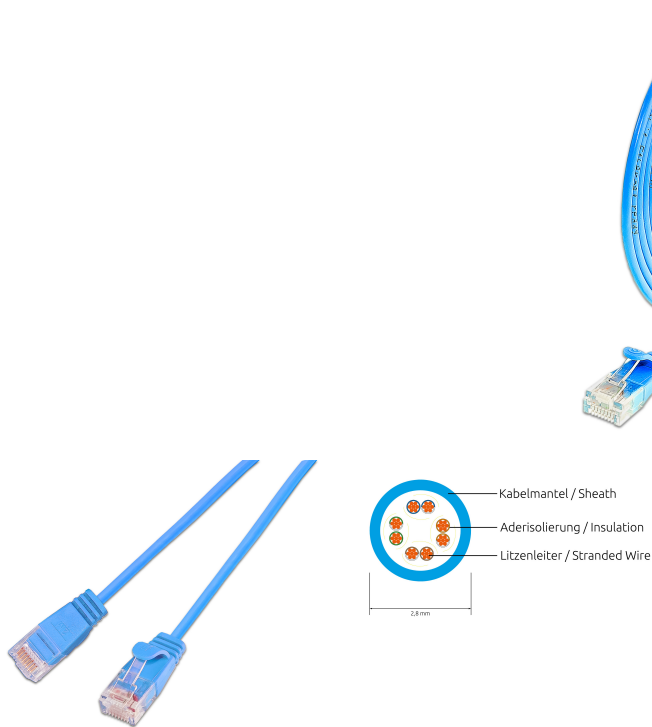

## CAT6 Light Patch Cord round, U/UTP, Ø 2,8mm, blue

**DESCRIPTION**

The LIGHTpatchcords from the trademark SLIM® are the solution for many problems of structured cabling. Even if they look quite similar to a usual copper patchcable, they reach a category 6 performance and are suitable to all 10BASE-T-, 100BASE-TX- und 1000BASE-T applications, including gigabit ethernet. 3 LIGHTpatchcords do have the same diameter as a usual category 6 copper patchcord. Despite the extremely thin design, the cable has a twisting of the individual wire pairs. In addition, it has a wide, flexible latch protection as well as a practical length print on both ends and supports Power over Ethernet (PoE IEEE802.3af).

**FEATURES**

- Category 6 patchcord
- Shield: U/UTP unshielded
- Colour: Blue, similar PT 284C
- 4- pairs twisted
- Wires: AWG36 100% copper
- Coating: PVC
- 9 different length
- New innovative boot design

## CAT6 Light Patch Cord round, U/UTP, Ø 2,8mm, blue

### APPLICATION

Typical application areas for the LIGHTpatchcords:

- Overfilled server or network cabinets or cable channels
- Telephone system or switches with high port densities. With very short cables, you could easily patch from switch to switch or switch to panel without cable routing
- Connection of VoIP telephones because they are extremely flexible and therefore not so difficult to lay on a desk
- Applications in industry and manufacturing where ethernet connections are required, but only little space is available
- As a patch cable in the notebook bag for technicians and field staff
- In the private environment to lay a patch cable under the carpet or the edge strip