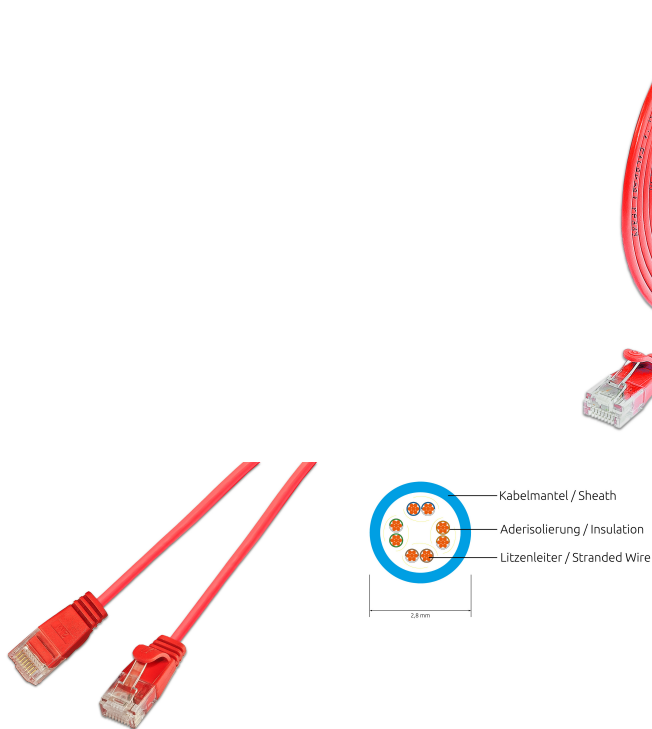

CAT6 Light Patch Cord round, U/UTP, Ø 2,8mm, red

**DESCRIPTION**

The LIGHTpatchcords from the trademark SLIM® are the solution for many problems of structured cabling. Even if they look quite similar to a usual copper patchcable, they reach a category 6 performance and are suitable to all 10BASE-T-, 100BASE-TX- und 1000BASE-T applications, including gigabit ethernet. 3 LIGHTpatchcords do have the same diameter as a usual category 6 copper patchcord. Despite the extremely thin design, the cable has a twisting of the individual wire pairs. In addition, it has a wide, flexible latch protection as well as a practical length print on both ends and supports Power over Ethernet (PoE IEEE802.3af).

FEATURES

- Category 6 patchcord
- Shield: U/UTP unshielded
- Colour: Red, similar RAL3020
- 4- pairs twisted
- Wires: AWG36 100% copper
- Coating: PVC
- 9 different length
- New innovative boot design

CAT6 Light Patch Cord round, U/UTP, Ø 2,8mm, red

PRODUCT FEATURES

Fire retardant version	No
AWG-size	AWG36
Pining	TIA/EIA 568 B
Color	Red
Color anti-kink sleeve	Red
Halogen free according to EN IEC 60754-1	No
Halogen free according to EN IEC 60754-2	No
Halogen free according to EN IEC 60754-3	No
Cable construction	4x2
Cable Structure	Ø 2,8mm
Cable Type	U/UTP
Category	CAT.6
Anti-kink sleeve	Moulded-on
Copper Cable Construction	4x2xAWG36/7
Length	0.15 m / 0.5 m / 1 m / 1.5 m / 10 m / 2 m / 3 m / 5 m / 7.5 m
Coating	PVC
Color outer sheath	Red
Oil resistant according to EN IEC 60811-404	No
Pin assignment	1:1
Locking lever	Yes
Shield	U/UTP unshielded
Type of Connector Connection 1	RJ45 8(8)
Type of Connector Connection 2	RJ45 8(8)