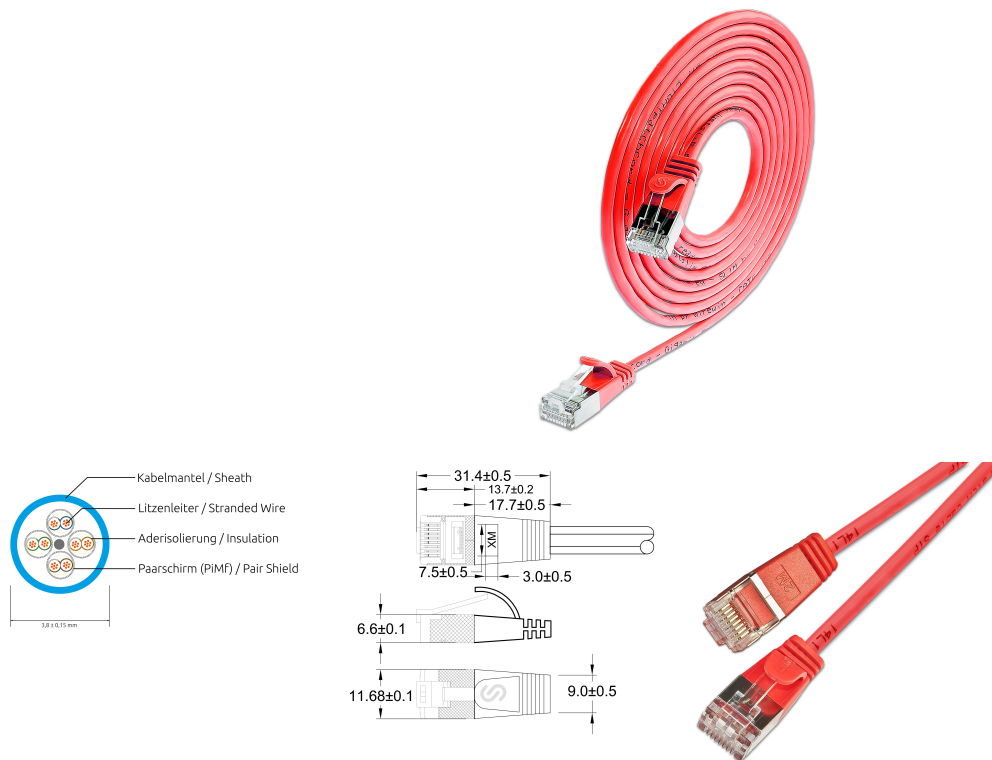

CAT6 LightPatch Cord round, U/FTP, Ø 3.8mm, red

DESCRIPTION

The LIGHTpatchcords from the trademark SLIM® are the solution for many problems of structured cabling. Even if they look quite similar to a usual copper patchcable, they reach a category 6 performance and are suitable to all 10BASE-T-, 100BASE-TX- und 1000BASE-T applications, including gigabit ethernet. 3 LIGHTpatchcords do have the same diameter as a usual category 6 copper patchcord. Despite the extremely thin design, the cable has a twisting of the individual wire pairs. In addition, it has a wide, flexible latch protection as well as a practical length print on both ends and supports Power over Ethernet (PoE IEEE802.3af).

FEATURES

- Category 6 patchcord
- Shield: U/FTP shielded
- Colour: Red, similar RAL3020
- 4- pairs twisted
- Wires: AWG36 100% copper
- Coating: PVC
- 12 different length
- New innovative boot design

CAT6 LightPatch Cord round, U/FTP, Ø 3.8mm, red

PRODUCT FEATURES

Fire retardant version	No
AWG-size	AWG36
Pining	TIA/EIA 568 B
Color	Red
Color anti-kink sleeve	Red
Halogen free according to EN IEC 60754-1	No
Halogen free according to EN IEC 60754-2	No
Halogen free according to EN IEC 60754-3	No
Cable construction	4x2
Cable Structure	Ø 3.8 mm
Cable Type	U/FTP
Category	CAT.6
Anti-kink sleeve	Moulded-on
Copper Cable Construction	4x2xAWG36/7
Length	0.15 m / 0.25 m / 0.5 m / 1 m / 1.5 m / 10 m / 15 m / 2 m / 20 m / 3 m / 5 m / 7.5 m
Coating	PVC
Color outer sheath	Red
Oil resistant according to EN IEC 60811-404	No
Pin assignment	1:1
Locking lever	Yes
Shield	U/FTP shielded
Type of Connector Connection 1	RJ45 8(8)
Type of Connector Connection 2	RJ45 8(8)