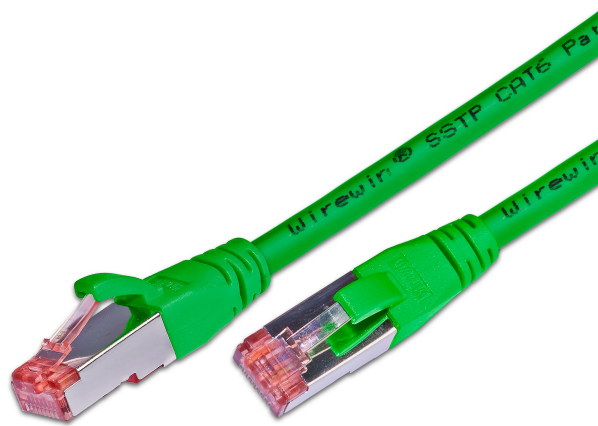

CAT6 Patch Cord, S/FTP, LSZH, Lifetime Warranty, green

DESCRIPTION

Wirewin® patch cables of category 6 correspond to the values according to ISO / IEC 11801 Ed.2. This allows a data transfer of 1 GBit / s. Category 6 is specified with 250MHz. The cable for these patch cables is double shielded. Each pair is in its own foil shielding and above is again a braid shielding. This structure is often referred to as PIMF (pairs in metal foil / pairs in metal foil) or as S / FTP. The jacket of these cables is made of halogen-free material and therefore is flame-resistant. Red Category 6 RJ45 connector with gold-plated contacts surrounded by a special Wirewin® bend sleeve to protect the latch while allowing easy pushing of the latch. On the underside of the spout is a length imprint. All Wirewin® KAT6 patch cables are equipped with a lifetime warranty!

FEATURES

- Category 6 patchcable
- Shield: S/FTP shielded
- 4- pairs twisted
- Wires: AWG27 100% copper
- Coating: LSZH
- 17 different length, 12 different colors
- With innovating slim booth

CAT6 Patch Cord, S/FTP, LSZH, Lifetime Warranty, green

PRODUCT FEATURES

Pining	TIA/EIA 568 B
Color	Green
Cable Length	0.25 m / 0.5 m / 0.75 m / 1.0 m / 1.5 m / 10.0 m / 15.0 m / 2.0 m / 20.0 m / 25.0 m / 3.0 m / 30.0 m / 4.0 m / 5.0 m / 7.0 m
Type of Cable	4x2xAWG27/7
Category	CAT6
Coating	LSZH
Shield	S/FTP shielded