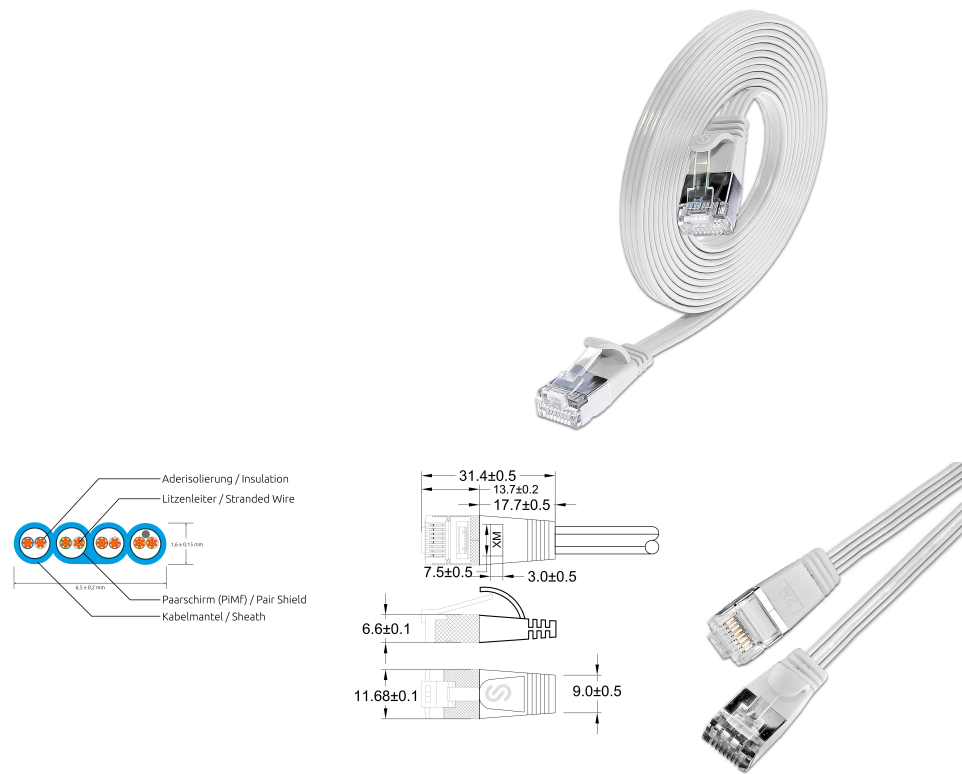

CAT6 Slim Patch Cord, U/FTP, flat, white

DESCRIPTION

The SLIMpatchcords from the trademark SLIM® are the solution for many problems of structured cabling. Even if they look quite similar to a flat telephone cable, they reach a category 6 performance and are suitable to all 10BASE-T-, 100BASE-TX- und 1000BASE-T applications, including gigabit ethernet. 3 SLIMpatchcords do have the same diameter as a usual category 6 copper patchcord. Despite the extremely thin design, the cable has a twisting of the individual wire pairs. In addition, it has a wide, flexible latch protection as well as a practical length print on both ends and supports Power over Ethernet (PoE IEEE802.3af).

FEATURES

- Category 6 patchcord
- Shield: U/FTP shielded
- Colour: White, similar RAL9003
- 4- pairs twisted
- Wires: AWG36 100% copper
- Coating: PVC
- 14 different length
- New innovative boot design

CAT6 Slim Patch Cord, U/FTP, flat, white

PRODUCT FEATURES

Fire retardant version	No
AWG-size	AWG36
Pining	TIA/EIA 568 B
Color	White
Color anti-kink sleeve	White
Halogen free according to EN IEC 60754-1	No
Halogen free according to EN IEC 60754-2	No
Halogen free according to EN IEC 60754-3	No
Cable construction	4x2
Cable Structure	6,1 mm x 1,5 mm
Cable Type	U/FTP
Category	CAT.6
Anti-kink sleeve	Moulded-on
Copper Cable Construction	4x2xAWG36/7
Length	0.1 m / 0.15 m / 0.25 m / 0.5 m / 0.75 m / 1 m / 1.5 m / 10 m / 15 m / 2 m / 20 m / 25 m / 3 m / 5 m / 7.5 m
Coating	PVC
Color outer sheath	White
Oil resistant according to EN IEC 60811-404	No
Pin assignment	1:1
Locking lever	Yes
Shield	U/FTP shielded
Type of Connector Connection 1	RJ45 8(8)
Type of Connector Connection 2	RJ45 8(8)