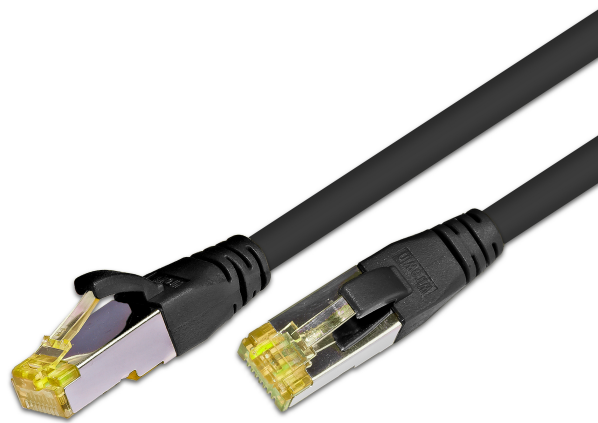

---

**CAT6A HQ Patch Cord, S/FTP, LSZH, Lifetime Warranty, black**

---

**DESCRIPTION**

Wirewin® patch cables of category 6A comply with the values according to ISO / IEC 11801 Ed.2. This allows a data transfer of 10 GBit / s. Category 6A is specified with 500MHz. The cable for these patch cables is double shielded. Each pair is in its own foil shielding and above is again a braid shielding. This structure is often referred to as PIMF (pairs in metal foil / pairs in metal foil) or as S / FTP. The jacket of these cables is made of halogen-free material and therefore is flame-resistant. Yellow Category 6A RJ45 plugs with gold-plated contacts surrounded by a special Wirewin® bend sleeve to protect the pawl while allowing easy pushing of the pawl. On the underside of the spout is a length imprint. All Wirewin® KAT6A patch cables are equipped with a lifetime warranty!

**FEATURES**

- Category 6A patchcable
- Shield: S/FTP shielded
- 4- pairs twisted
- Wires: AWG26 100% copper
- Coating: LSZH
- 12 different length, 9 different colors
- With innovating slim booth

CAT6A HQ Patch Cord, S/FTP, LSZH, Lifetime Warranty, black

**PRODUCT FEATURES**

Pining	TIA/EIA 568 B
Color	Black
Cable Length	0.25 m / 0.5 m / 1.0 m / 1.5 m / 10.0 m / 15.0 m / 2.0 m / 20.0 m / 25.0 m / 3.0 m / 30.0 m / 4.0 m / 5.0 m / 7.5 m
Type of Cable	4x2xAWG26/7
Category	CAT6A
Coating	LSZH
Shield	S/FTP shielded