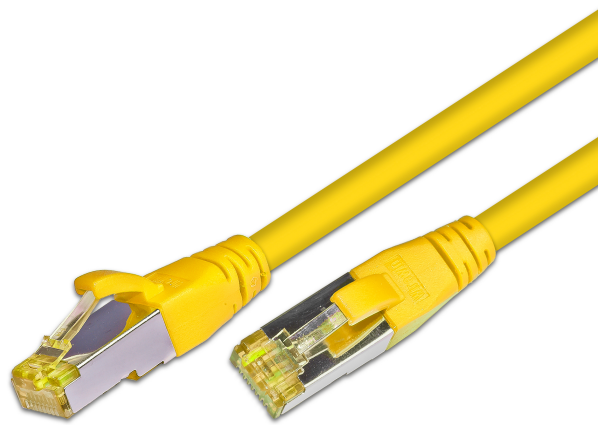

## CAT6A HQ Patch Cord, S/FTP, LSZH, Lifetime Warranty, yellow

### DESCRIPTION

Wirewin® patch cables of category 6A comply with the values according to ISO / IEC 11801 Ed.2. This allows a data transfer of 10 GBit / s. Category 6A is specified with 500MHz. The cable for these patch cables is double shielded. Each pair is in its own foil shielding and above is again a braid shielding. This structure is often referred to as PIMF (pairs in metal foil / pairs in metal foil) or as S / FTP. The jacket of these cables is made of halogen-free material and therefore is flame-resistant. Yellow Category 6A RJ45 plugs with gold-plated contacts surrounded by a special Wirewin® bend sleeve to protect the pawl while allowing easy pushing of the pawl. On the underside of the spout is a length imprint. All Wirewin® KAT6A patch cables are equipped with a lifetime warranty!

### FEATURES

- Category 6A patchcable
- Shield: S/FTP shielded
- 4- pairs twisted
- Wires: AWG26 100% copper
- Coating: LSZH
- 12 different length, 9 different colors
- With innovating slim booth

CAT6A HQ Patch Cord, S/FTP, LSZH, Lifetime Warranty, yellow

**PRODUCT FEATURES**

Pining	TIA/EIA 568 B
Color	Yellow
Cable Length	0.25 m / 0.5 m / 1.0 m / 1.5 m / 10.0 m / 15.0 m / 2.0 m / 20.0 m / 25.0 m / 3.0 m / 30.0 m / 4.0 m / 5.0 m / 7.5 m
Type of Cable	4x2xAWG26/7
Category	CAT6A
Coating	LSZH
Shield	S/FTP shielded