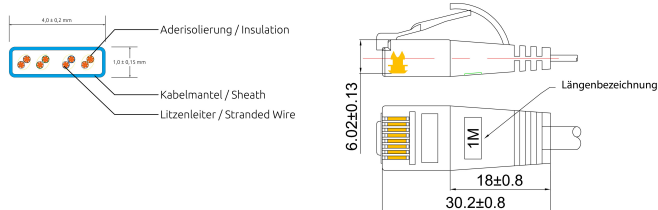

CAT6 Slim Patch Cord, U/UTP, flat, yellow

DESCRIPTION

The SLIMpatchcords from the trademark SLIM® are the solution for many problems of structured cabling. Even if they look quite similar to a flat telephone cable, they reach a category 6 performance and are suitable to all 10BASE-T-, 100BASE-TX- und 1000BASE-T applications, including gigabit ethernet. 3 SLIMpatchcords do have the same diameter as a usual category 6 copper patchcord. Despite the extremely thin design, the cable has a twisting of the individual wire pairs. In addition, it has a wide, flexible latch protection as well as a practical length print on both ends and supports Power over Ethernet (PoE IEEE802.3af).

FEATURES

- Category 6 patchcord
- Shield: U/UTP unshielded
- Colour: Yellow, similar RAL1003
- 4- pairs twisted
- Wires: AWG36 100% copper
- Coating: PVC
- 14 different length
- New innovative boot design

CAT6 Slim Patch Cord, U/UTP, flat, yellow

PRODUCT FEATURES

Fire retardant version	No
AWG-size	AWG36
Pining	TIA/EIA 568 B
Color	Yellow
Color anti-kink sleeve	Yellow
Halogen free according to EN IEC 60754-1	No
Halogen free according to EN IEC 60754-2	No
Halogen free according to EN IEC 60754-3	No
Cable construction	4x2
Cable Structure	4,1 mm x 1,1 mm
Cable Type	U/UTP
Category	CAT.6
Anti-kink sleeve	Moulded-on
Copper Cable Construction	4x2xAWG36/7
Length	0.1 m / 0.15 m / 0.25 m / 0.5 m / 0.75 m / 1 m / 1.5 m / 10 m / 15 m / 2 m / 20 m / 25 m / 3 m / 5 m / 7.5 m
Coating	PVC
Color outer sheath	Yellow
Oil resistant according to EN IEC 60811-404	No
Pin assignment	1:1
Locking lever	Yes
Shield	U/UTP unshielded
Type of Connector Connection 1	RJ45 8(8)
Type of Connector Connection 2	RJ45 8(8)