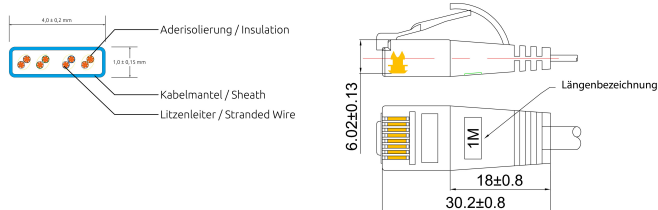

## CAT6 Slim Patch Cord, U/UTP, flat, green

### DESCRIPTION

The SLIMpatchcords from the trademark SLIM® are the solution for many problems of structured cabling. Even if they look quite similar to a flat telephone cable, they reach a category 6 performance and are suitable to all 10BASE-T-, 100BASE-TX- und 1000BASE-T applications, including gigabit ethernet. 3 SLIMpatchcords do have the same diameter as a usual category 6 copper patchcord. Despite the extremely thin design, the cable has a twisting of the individual wire pairs. In addition, it has a wide, flexible latch protection as well as a practical length print on both ends and supports Power over Ethernet (PoE IEEE802.3af).

### FEATURES

- Category 6 patchcord
- Shield: U/UTP unshielded
- Colour: Green, similar RAL6029
- 4- pairs twisted
- Wires: AWG36 100% copper
- Coating: PVC
- 14 different length
- New innovative boot design

### PRODUCT FEATURES

Fire retardant version	No
AWG-size	AWG36
Pining	TIA/EIA 568 B
Color	Green
Color anti-kink sleeve	Green
Halogen free according to EN IEC 60754-1	No
Halogen free according to EN IEC 60754-2	No
Halogen free according to EN IEC 60754-3	No
Cable construction	4x2
Cable Structure	4,1 mm x 1,1 mm
Cable Type	U/UTP
Category	CAT.6
Anti-kink sleeve	Moulded-on
Copper Cable Construction	4x2xAWG36/7
Length	0.1 m / 0.15 m / 0.25 m / 0.5 m / 0.75 m / 1 m / 1.5 m / 10 m / 15 m / 2 m / 20 m / 25 m / 3 m / 5 m / 7.5 m
Coating	PVC
Color outer sheath	Green
Oil resistant according to EN IEC 60811-404	No
Pin assignment	1:1
Locking lever	Yes
Shield	U/UTP unshielded
Type of Connector Connection 1	RJ45 8(8)
Type of Connector Connection 2	RJ45 8(8)