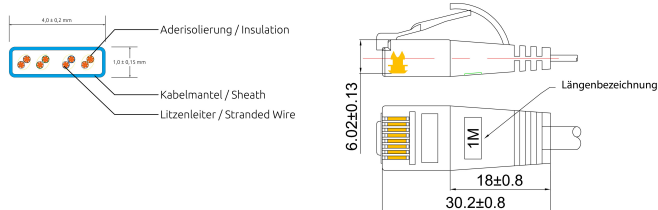

## CAT6 Slim Patch Cord, U/UTP, flat, orange

### DESCRIPTION

The SLIMpatchcords from the trademark SLIM® are the solution for many problems of structured cabling. Even if they look quite similar to a flat telephone cable, they reach a category 6 performance and are suitable to all 10BASE-T-, 100BASE-TX- und 1000BASE-T applications, including gigabit ethernet. 3 SLIMpatchcords do have the same diameter as a usual category 6 copper patchcord. Despite the extremely thin design, the cable has a twisting of the individual wire pairs. In addition, it has a wide, flexible latch protection as well as a practical length print on both ends and supports Power over Ethernet (PoE IEEE802.3af).

### FEATURES

- Category 6 patchcord
- Shield: U/UTP unshielded
- Colour: Orange, similar RAL2004
- 4- pairs twisted
- Wires: AWG36 100% copper
- Coating: PVC
- 14 different length
- New innovative boot design

### PRODUCT FEATURES

Fire retardant version	No
AWG-size	AWG36
Pining	TIA/EIA 568 B
Color	Orange
Color anti-kink sleeve	Orange
Halogen free according to EN IEC 60754-1	No
Halogen free according to EN IEC 60754-2	No
Halogen free according to EN IEC 60754-3	No
Cable construction	4x2
Cable Structure	4,1 mm x 1,1 mm
Cable Type	U/UTP
Category	CAT.6
Anti-kink sleeve	Moulded-on
Copper Cable Construction	4x2xAWG36/7
Length	0.1 m / 0.15 m / 0.25 m / 0.5 m / 0.75 m / 1 m / 1.5 m / 10 m / 15 m / 2 m / 20 m / 25 m / 3 m / 5 m / 7.5 m
Coating	PVC
Color outer sheath	Orange
Oil resistant according to EN IEC 60811-404	No
Pin assignment	1:1
Locking lever	Yes
Shield	U/UTP unshielded
Type of Connector Connection 1	RJ45 8(8)
Type of Connector Connection 2	RJ45 8(8)