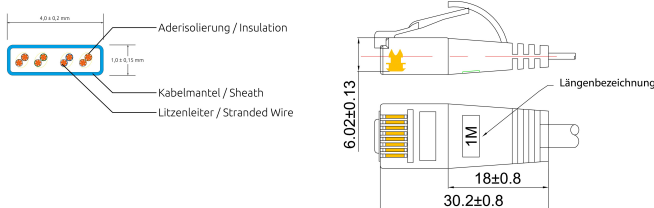

CAT6 Slim Patch Cord, U/UTP, flat, red

DESCRIPTION

The SLIMpatchcords from the trademark SLIM® are the solution for many problems of structured cabling. Even if they look quite similar to a flat telephone cable, they reach a category 6 performance and are suitable to all 10BASE-T-, 100BASE-TX- und 1000BASE-T applications, including gigabit ethernet. 3 SLIMpatchcords do have the same diameter as a usual category 6 copper patchcord. Despite the extremely thin design, the cable has a twisting of the individual wire pairs. In addition, it has a wide, flexible latch protection as well as a practical length print on both ends and supports Power over Ethernet (PoE IEEE802.3af).

FEATURES

- Category 6 patchcord
- Shield: U/UTP unshielded
- Colour: Red, similar RAL3020
- 4- pairs twisted
- Wires: AWG36 100% copper
- Coating: PVC
- 14 different length
- New innovative boot design

CAT6 Slim Patch Cord, U/UTP, flat, red

PRODUCT FEATURES

Fire retardant version	No
AWG-size	AWG36
Pining	TIA/EIA 568 B
Color	Red
Color anti-kink sleeve	Red
Halogen free according to EN IEC 60754-1	No
Halogen free according to EN IEC 60754-2	No
Halogen free according to EN IEC 60754-3	No
Cable construction	4x2
Cable Structure	4,1 mm x 1,1 mm
Cable Type	U/UTP
Category	CAT.6
Anti-kink sleeve	Moulded-on
Copper Cable Construction	4x2xAWG36/7
Length	0.1 m / 0.15 m / 0.25 m / 0.5 m / 0.75 m / 1 m / 1.5 m / 10 m / 15 m / 2 m / 20 m / 25 m / 3 m / 5 m / 7.5 m
Coating	PVC
Color outer sheath	Red
Oil resistant according to EN IEC 60811-404	No
Pin assignment	1:1
Locking lever	Yes
Shield	U/UTP unshielded
Type of Connector Connection 1	RJ45 8(8)
Type of Connector Connection 2	RJ45 8(8)