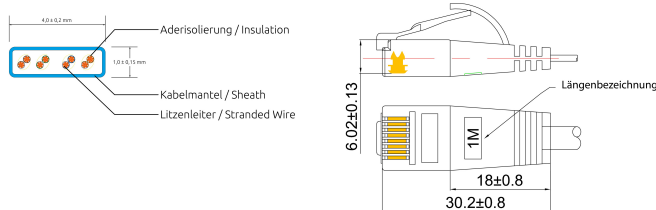

CAT6 Slim Patch Cord, U/UTP, flat, black

DESCRIPTION

The SLIMpatchcords from the trademark SLIM® are the solution for many problems of structured cabling. Even if they look quite similar to a flat telephone cable, they reach a category 6 performance and are suitable to all 10BASE-T-, 100BASE-TX- und 1000BASE-T applications, including gigabit ethernet. 3 SLIMpatchcords do have the same diameter as a usual category 6 copper patchcord. Despite the extremely thin design, the cable has a twisting of the individual wire pairs. In addition, it has a wide, flexible latch protection as well as a practical length print on both ends and supports Power over Ethernet (PoE IEEE802.3af).

FEATURES

- Category 6 patchcord
- Shield: U/UTP unshielded
- Colour: Black, similar RAL9011
- 4- pairs twisted
- Wires: AWG36 100% copper
- Coating: PVC
- 14 different length
- New innovative boot design

CAT6 Slim Patch Cord, U/UTP, flat, black

PRODUCT FEATURES

Fire retardant version	No
AWG-size	AWG36
Pining	TIA/EIA 568 B
Color	Black
Color anti-kink sleeve	Black
Halogen free according to EN IEC 60754-1	No
Halogen free according to EN IEC 60754-2	No
Halogen free according to EN IEC 60754-3	No
Cable construction	4x2
Cable Structure	4,1 mm x 1,1 mm
Cable Type	U/UTP
Category	CAT.6
Anti-kink sleeve	Moulded-on
Copper Cable Construction	4x2xAWG36/7
Length	0.1 m / 0.15 m / 0.25 m / 0.5 m / 0.75 m / 1 m / 1.5 m / 10 m / 15 m / 2 m / 20 m / 25 m / 3 m / 5 m / 7.5 m
Coating	PVC
Color outer sheath	Black
Oil resistant according to EN IEC 60811-404	No
Pin assignment	1:1
Locking lever	Yes
Shield	U/UTP unshielded
Type of Connector Connection 1	RJ45 8(8)
Type of Connector Connection 2	RJ45 8(8)