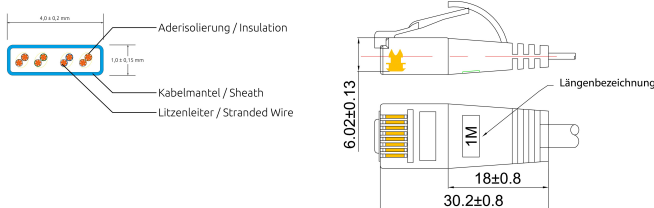

CAT6 Slim Patch Cord, U/UTP, flat, violet

**DESCRIPTION**

The SLIMpatchcords from the trademark SLIM® are the solution for many problems of structured cabling. Even if they look quite similar to a flat telephone cable, they reach a category 6 performance and are suitable to all 10BASE-T-, 100BASE-TX- und 1000BASE-T applications, including gigabit ethernet. 3 SLIMpatchcords do have the same diameter as a usual category 6 copper patchcord. Despite the extremely thin design, the cable has a twisting of the individual wire pairs. In addition, it has a wide, flexible latch protection as well as a practical length print on both ends and supports Power over Ethernet (PoE IEEE802.3af).

**FEATURES**

- Category 6 patchcord
- Shield: U/UTP unshielded
- Colour: Violet, similar PT 2117C
- 4- pairs twisted
- Wires: AWG36 100% copper
- Coating: PVC
- 14 different length
- New innovative boot design

### PRODUCT FEATURES

Fire retardant version	No
AWG-size	AWG36
Pining	TIA/EIA 568 B
Color	Violet
Color anti-kink sleeve	Purple
Halogen free according to EN IEC 60754-1	No
Halogen free according to EN IEC 60754-2	No
Halogen free according to EN IEC 60754-3	No
Cable construction	4x2
Cable Structure	4,1 mm x 1,1 mm
Cable Type	U/UTP
Category	CAT.6
Anti-kink sleeve	Moulded-on
Copper Cable Construction	4x2xAWG36/7
Length	0.1 m / 0.15 m / 0.25 m / 0.5 m / 0.75 m / 1 m / 1.5 m / 10 m / 15 m / 2 m / 20 m / 25 m / 3 m / 5 m / 7.5 m
Coating	PVC
Color outer sheath	Purple
Oil resistant according to EN IEC 60811-404	No
Pin assignment	1:1
Locking lever	Yes
Shield	U/UTP unshielded
Type of Connector Connection 1	RJ45 8(8)
Type of Connector Connection 2	RJ45 8(8)