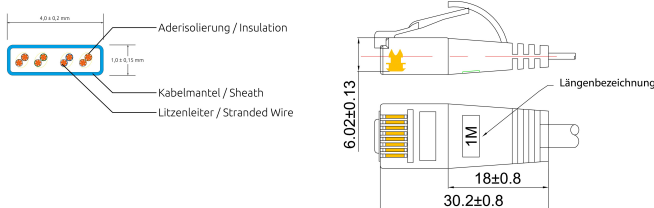

CAT6 Slim Patch Cord, U/UTP, flat, white

DESCRIPTION

The SLIMpatchcords from the trademark SLIM® are the solution for many problems of structured cabling. Even if they look quite similar to a flat telephone cable, they reach a category 6 performance and are suitable to all 10BASE-T-, 100BASE-TX- und 1000BASE-T applications, including gigabit ethernet. 3 SLIMpatchcords do have the same diameter as a usual category 6 copper patchcord. Despite the extremely thin design, the cable has a twisting of the individual wire pairs. In addition, it has a wide, flexible latch protection as well as a practical length print on both ends and supports Power over Ethernet (PoE IEEE802.3af).

FEATURES

- Category 6 patchcord
- Shield: U/UTP unshielded
- Colour: White, similar RAL9003
- 4-pairs twisted
- Wires: AWG36 100% copper
- Coating: PVC
- 14 different length
- New innovative boot design

CAT6 Slim Patch Cord, U/UTP, flat, white

PRODUCT FEATURES

Fire retardant version	No
AWG-size	AWG36
Pining	TIA/EIA 568 B
Color	White
Color anti-kink sleeve	White
Halogen free according to EN IEC 60754-1	No
Halogen free according to EN IEC 60754-2	No
Halogen free according to EN IEC 60754-3	No
Cable construction	4x2
Cable Structure	4,1 mm x 1,1 mm
Cable Type	U/UTP
Category	CAT.6
Anti-kink sleeve	Moulded-on
Copper Cable Construction	4x2xAWG36/7
Length	0.1 m / 0.15 m / 0.25 m / 0.5 m / 0.75 m / 1 m / 1.5 m / 10 m / 15 m / 2 m / 20 m / 25 m / 3 m / 5 m / 7.5 m
Coating	PVC
Color outer sheath	White
Oil resistant according to EN IEC 60811-404	No
Pin assignment	1:1
Locking lever	Yes
Shield	U/UTP unshielded
Type of Connector Connection 1	RJ45 8(8)
Type of Connector Connection 2	RJ45 8(8)