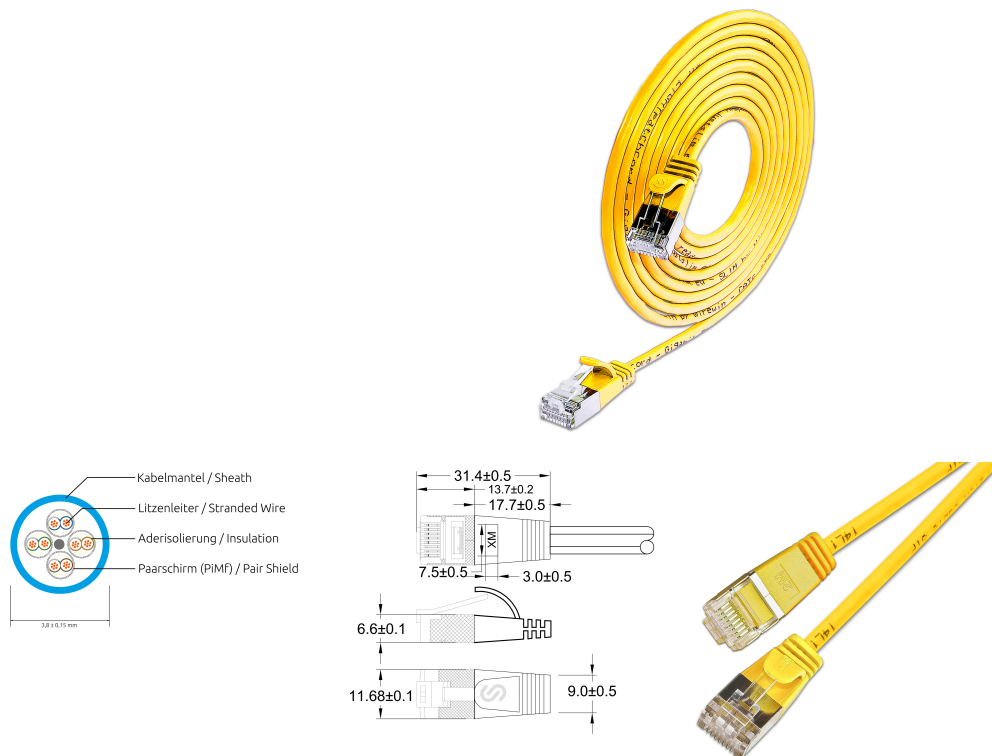

CAT6 LightPatch Cord round, U/FTP, Ø 3.8mm, yellow

DESCRIPTION

The LIGHTpatchcords from the trademark SLIM® are the solution for many problems of structured cabling. Even if they look quite similar to a usual copper patchcable, they reach a category 6 performance and are suitable to all 10BASE-T-, 100BASE-TX- und 1000BASE-T applications, including gigabit ethernet. 3 LIGHTpatchcords do have the same diameter as a usual category 6 copper patchcord. Despite the extremely thin design, the cable has a twisting of the individual wire pairs. In addition, it has a wide, flexible latch protection as well as a practical length print on both ends and supports Power over Ethernet (PoE IEEE802.3af).

FEATURES

- Category 6 patchcord
- Shield: U/FTP shielded
- Colour: Yellow, similar RAL1003
- 4- pairs twisted
- Wires: AWG36 100% copper
- Coating: PVC
- 12 different length
- New innovative boot design

CAT6 LightPatch Cord round, U/FTP, Ø 3.8mm, yellow

PRODUCT FEATURES

Fire retardant version	No
AWG-size	AWG36
Pining	TIA/EIA 568 B
Color	Yellow
Color anti-kink sleeve	Yellow
Halogen free according to EN IEC 60754-1	No
Halogen free according to EN IEC 60754-2	No
Halogen free according to EN IEC 60754-3	No
Cable construction	4x2
Cable Structure	Ø 3.8 mm
Cable Type	U/FTP
Category	CAT.6
Anti-kink sleeve	Moulded-on
Copper Cable Construction	4x2xAWG36/7
Length	0.15 m / 0.25 m / 0.5 m / 1 m / 1.5 m / 10 m / 15 m / 2 m / 20 m / 3 m / 5 m / 7.5 m
Coating	PVC
Color outer sheath	Yellow
Oil resistant according to EN IEC 60811-404	No
Pin assignment	1:1
Locking lever	Yes
Shield	U/FTP shielded
Type of Connector Connection 1	RJ45 8(8)
Type of Connector Connection 2	RJ45 8(8)