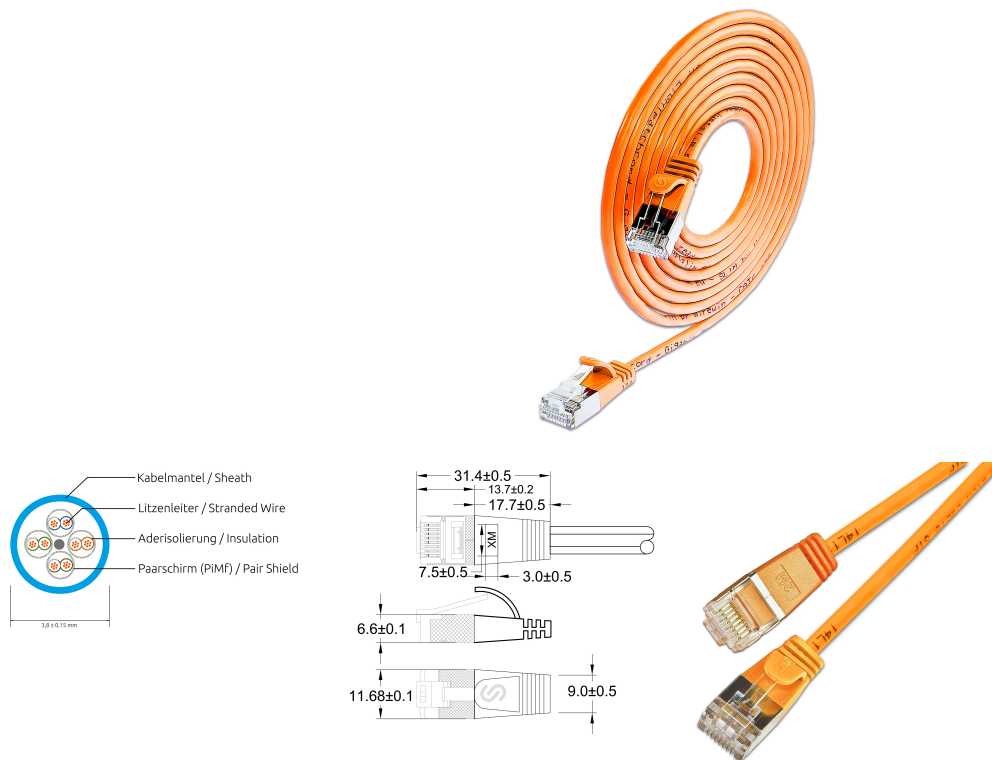

CAT6 LightPatch Cord round, U/FTP, Ø 3.8mm, orange

DESCRIPTION

The LIGHTpatchcords from the trademark SLIM® are the solution for many problems of structured cabling. Even if they look quite similar to a usual copper patchcable, they reach a category 6 performance and are suitable to all 10BASE-T-, 100BASE-TX- und 1000BASE-T applications, including gigabit ethernet. 3 LIGHTpatchcords do have the same diameter as a usual category 6 copper patchcord. Despite the extremely thin design, the cable has a twisting of the individual wire pairs. In addition, it has a wide, flexible latch protection as well as a practical length print on both ends and supports Power over Ethernet (PoE IEEE802.3af).

FEATURES

- Category 6 patchcord
- Shield: U/FTP shielded
- Colour: Orange, similar RAL2004
- 4- pairs twisted
- Wires: AWG36 100% copper
- Coating: PVC
- 12 different length
- New innovative boot design

CAT6 LightPatch Cord round, U/FTP, Ø 3.8mm, orange

PRODUCT FEATURES

Fire retardant version	No
AWG-size	AWG36
Pining	TIA/EIA 568 B
Color	Orange
Color anti-kink sleeve	Orange
Halogen free according to EN IEC 60754-1	No
Halogen free according to EN IEC 60754-2	No
Halogen free according to EN IEC 60754-3	No
Cable construction	4x2
Cable Structure	Ø 3.8 mm
Cable Type	U/FTP
Category	CAT.6
Anti-kink sleeve	Moulded-on
Copper Cable Construction	4x2xAWG36/7
Length	0.15 m / 0.25 m / 0.5 m / 1 m / 1.5 m / 10 m / 15 m / 2 m / 20 m / 3 m / 5 m / 7.5 m
Coating	PVC
Color outer sheath	Orange
Oil resistant according to EN IEC 60811-404	No
Pin assignment	1:1
Locking lever	Yes
Shield	U/FTP shielded
Type of Connector Connection 1	RJ45 8(8)
Type of Connector Connection 2	RJ45 8(8)