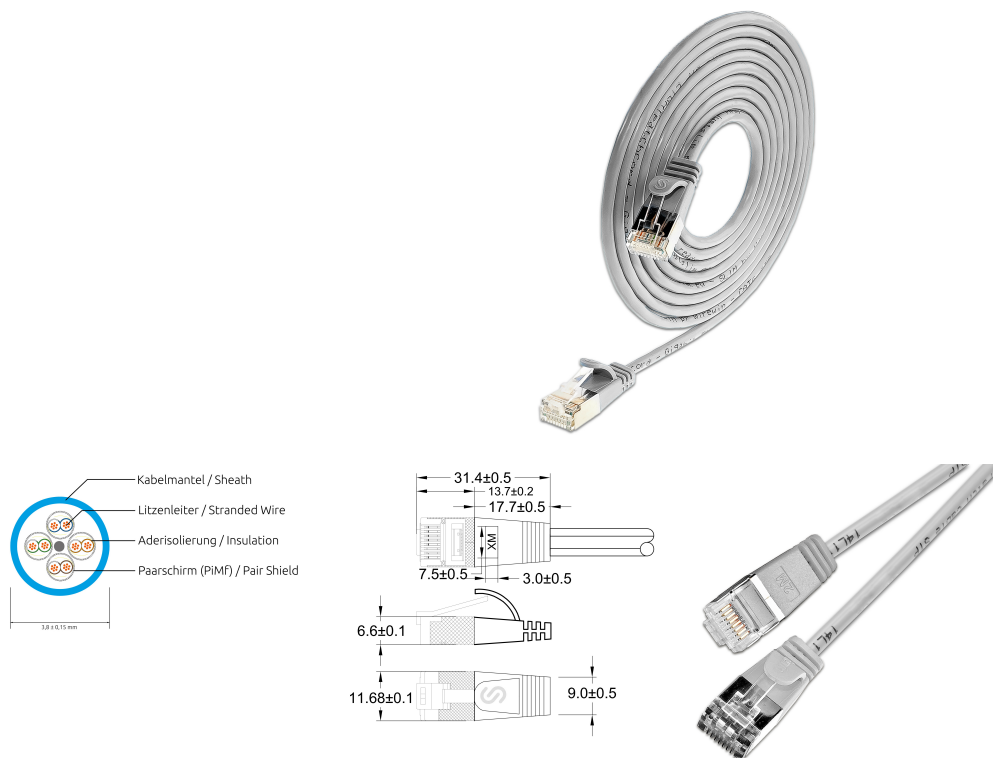

CAT6 LightPatch Cord round, U/FTP, Ø 3.8mm, grey

**DESCRIPTION**

The LIGHTpatchcords from the trademark SLIM® are the solution for many problems of structured cabling. Even if they look quite similar to a usual copper patchcable, they reach a category 6 performance and are suitable to all 10BASE-T-, 100BASE-TX- und 1000BASE-T applications, including gigabit ethernet. 3 LIGHTpatchcords do have the same diameter as a usual category 6 copper patchcord. Despite the extremely thin design, the cable has a twisting of the individual wire pairs. In addition, it has a wide, flexible latch protection as well as a practical length print on both ends and supports Power over Ethernet (PoE IEEE802.3af).

**FEATURES**

- Category 6 patchcord
- Shield: U/FTP shielded
- Colour: Grey, similar RAL7032
- 4- pairs twisted
- Wires: AWG36 100% copper
- Coating: PVC
- 12 different length
- New innovative boot design

CAT6 LightPatch Cord round, U/FTP, Ø 3.8mm, grey

**PRODUCT FEATURES**

Fire retardant version	No
AWG-size	AWG36
Pining	TIA/EIA 568 B
Color	Grey
Color anti-kink sleeve	Grey
Halogen free according to EN IEC 60754-1	No
Halogen free according to EN IEC 60754-2	No
Halogen free according to EN IEC 60754-3	No
Cable construction	4x2
Cable Structure	Ø 3.8 mm
Cable Type	U/FTP
Category	CAT.6
Anti-kink sleeve	Moulded-on
Copper Cable Construction	4x2xAWG36/7
Length	0.15 m / 0.25 m / 0.5 m / 1 m / 1.5 m / 10 m / 15 m / 2 m / 20 m / 3 m / 5 m / 7.5 m
Coating	PVC
Color outer sheath	Grey
Oil resistant according to EN IEC 60811-404	No
Pin assignment	1:1
Locking lever	Yes
Shield	U/FTP shielded
Type of Connector Connection 1	RJ45 8(8)
Type of Connector Connection 2	RJ45 8(8)

---

CAT6 LightPatch Cord round, U/FTP, Ø 3.8mm, grey

---

PKW-LIGHT-STP-K6 3.0	3.0 Meter	9120064016685
PKW-LIGHT-STP-K6 5.0	5.0 Meter	9120064016760
PKW-LIGHT-STP-K6 7.5	7.5 Meter	9120064019204